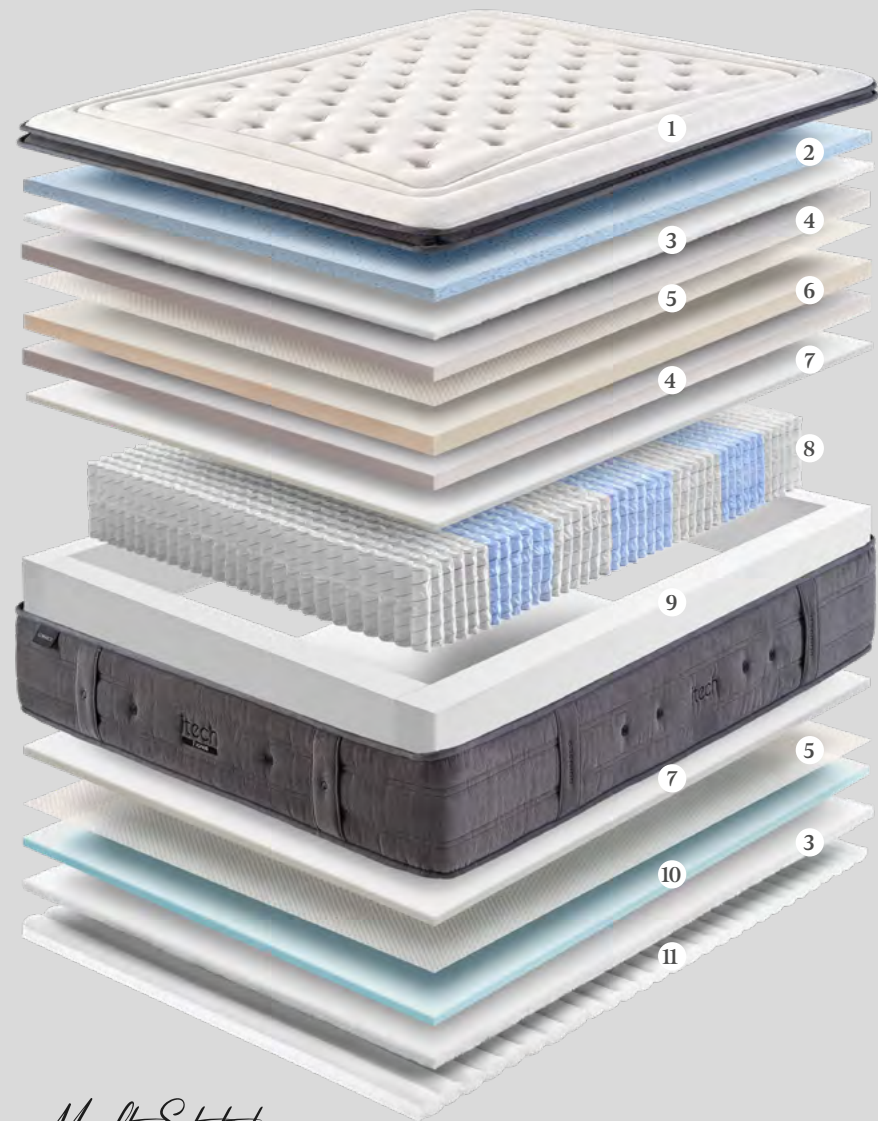

Itech 7z

1. 1 **STRETCH** 4D
2. 2 **VISCOx2** Titanium'GEL
3. 3 **THERMO** FIBER
4. 4 *SuperSoft*
5. 5 **TEX** REFORCED
6. 6 **AQUAPUR**® BIO
7. 7 **AQUAPUR**® FIRM
8. 8 **COMFORTSAC**® 7 ZONES · FIRM
9. 9 **REINFORCED** FRAME
10. 10 **HighFoam**
11. 11 **airtex**®

ES Elaborado con la mejor tecnología: Un fuelle exclusivo de Visco + HR Aquapur Bio 55 kg y un núcleo firme de 7 zonas. Su diseño con aireadores laterales mejoran la ventilación.

EN Made using the latest technology: an exclusive integrated pillowtop made of Visco + HR Aquapur Bio 55 kg and a firm 7-zone core for superior comfort. This mattress is designed with side air vents for improved ventilation.

ComfortSac® 7z FIRM, Aquapur® Bio