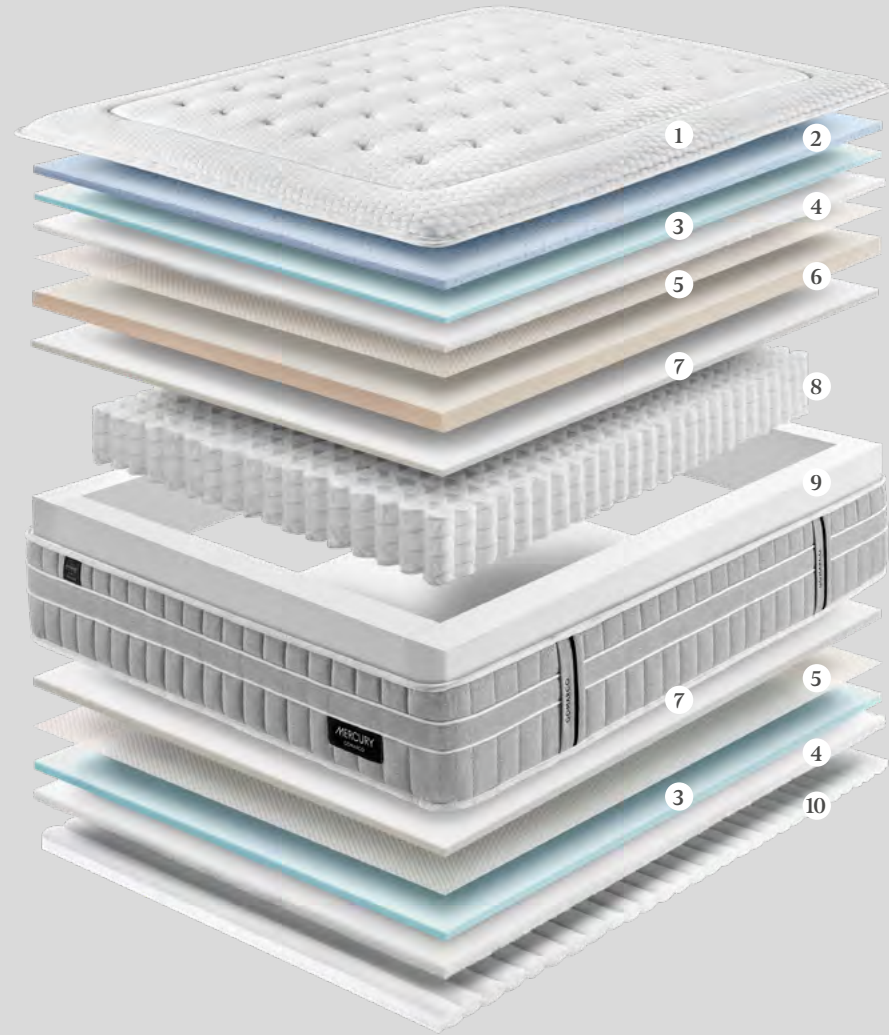

- 1 **STRETCH** 4D
- 2 **VISCOx2** Titanium'GEL
- 3 **HighFoam**
- 4 **THERMO** FIBER
- 5 **TEX** REFORCED
- 6 **AQUAPUR**® BIO
- 7 **AQUAPUR**® FIRM
- 8 **SPRINGSAC**® FIRM
- 9 **REINFORCED** FRAME
- 10 **airtex**®

Mercury FIRM

ES Colchón con una alta resiliencia gracias a la capa de Aquapur® Bio 55kg. La carcasa Springsac® Firm corregirá tu postura durante el sueño.

EN High resilience mattress thanks to the use of Aquapur® Bio 55kg technology. The Springsac® Firm core will support your body in perfect posture.

SpringSac® FIRM, Aquapur® Bio