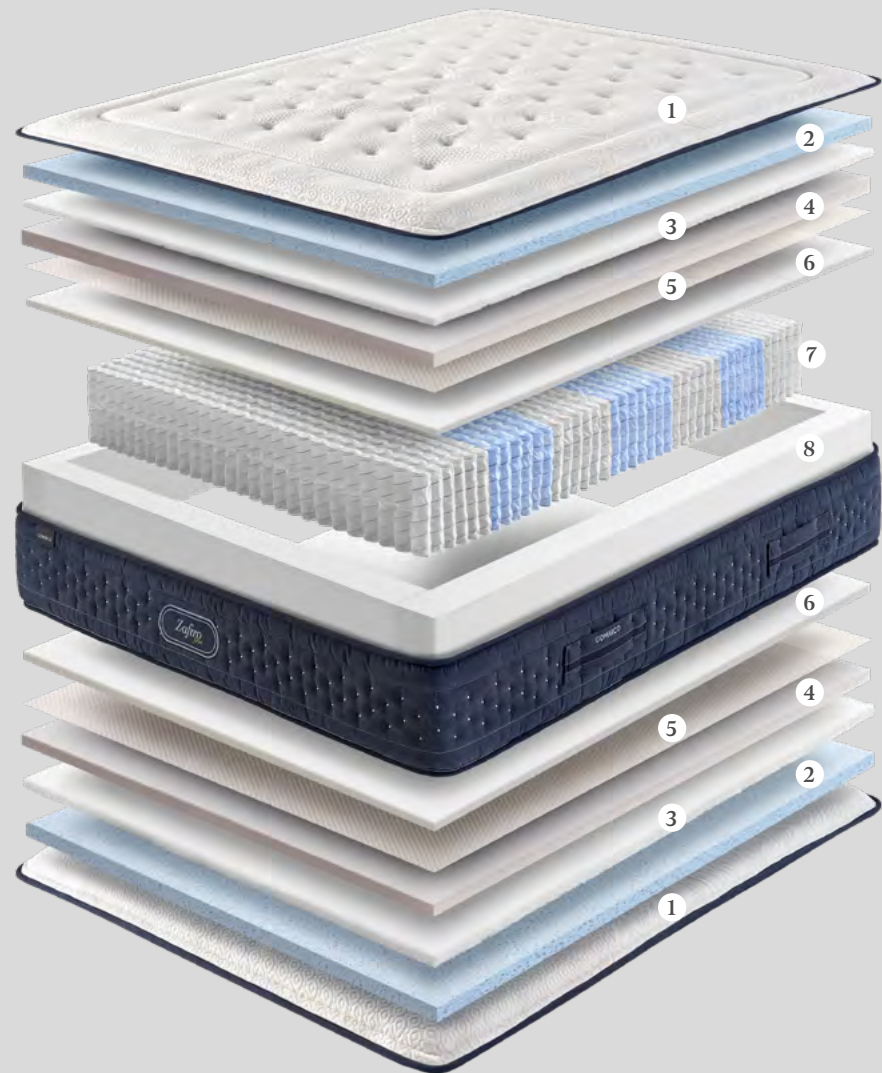

- 1 **STRETCH** HI
- 2 **VISCOx2**
  Titanium®GEL
- 3 **THERMO**
  FIBER
- 4 *Super Soft*
- 5 **TEX**
  REFORCED
- 6 **AQUAPUR**®
  FIRM
- 7 **COMFORTSAC**®
  7 ZONES · FIRM
- 8 **REINFORCED**
  FRAME

Zafiro FIRM

ES Colchón reversible, a dos caras, con Viscotitanium® Gel de mayor grosor. Alinea tu columna gracias a la carcasa de muelles ensacados Comfordsac® 7z Firm.

EN This double-sided mattress with a thicker Viscotitanium® Gel layer and Comfordsac® 7z Firm pocket spring core, will help you maintain an ideal sleep posture.