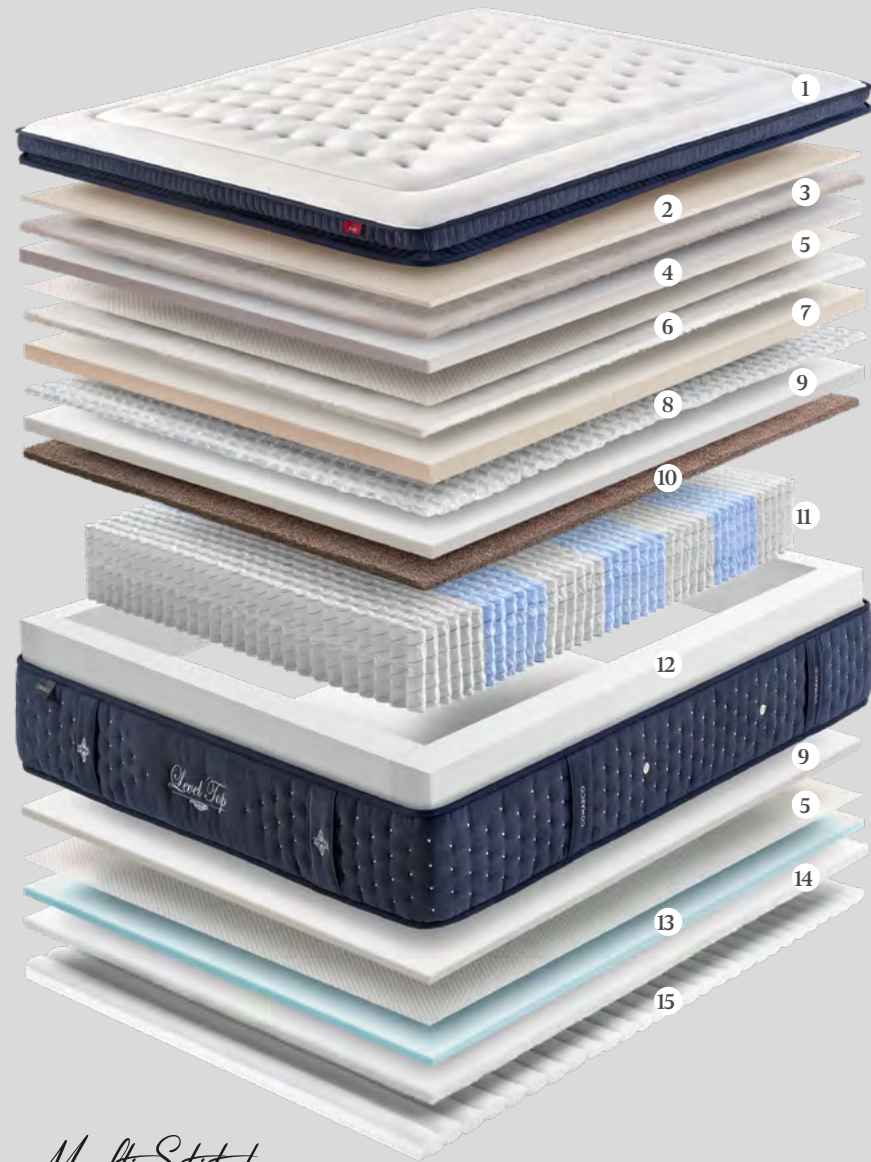

**EN** This range of mattresses is characterised by use of exclusive topper integrated technology. Using high-quality materials such as latex, cotton, cashmere and viscose with the pocket spring core offering seven comfort zones. The result of combining superior materials and exclusive technologies will change your quality of sleep forever.