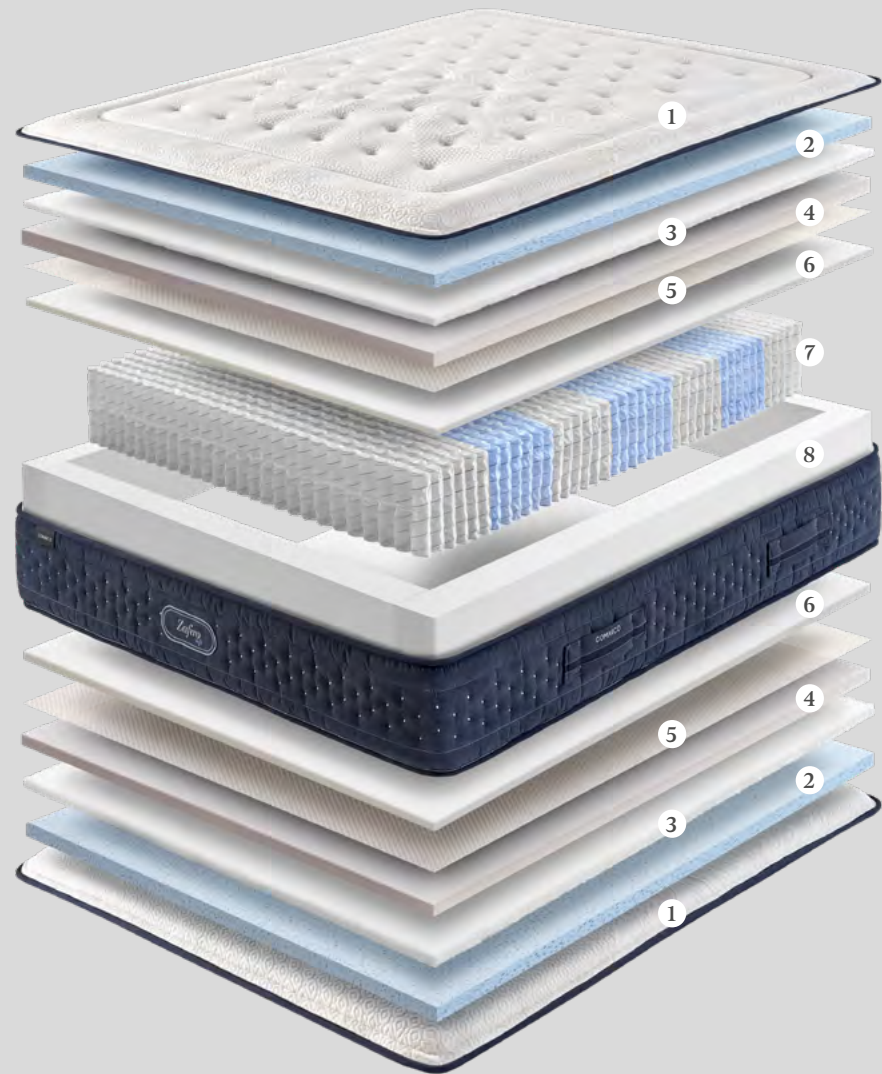

1. 1 **STRETCH** HI
2. 2 **VISCOx2** Titanium®GEL
3. 3 **THERMO** FIBER
4. 4 *Super Soft*
5. 5 **TEX** REFORCED
6. 6 **AQUAPUR**® FIRM
7. 7 **COMFORTSAC**® 7 ZONES · SOFT
8. 8 **REINFORCED** FRAME

Zafiro SOFT

ES Un colchón altamente adaptable, a dos caras gracias a la Viscotitanium® Gel de mayor grosor. La carcasa Comfortsac® 7z Soft te brindará un descanso más confortable.

EN This double-sided mattress has a thicker Viscotitanium® Gel layer for added comfort. The innovative Comfortsac® 7z Soft core will help you stay comfortable all night long.